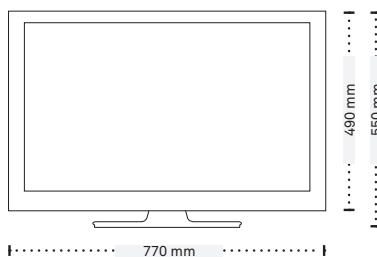

Dimensions

Built-in DVD-player

Can you imagine how convenient it would be with a built in DVD-player in your TV. In your bed room, in the summer house, or in the childrens room, so that they easily can watch their favourite movies! The DVD-player is of a so called slot-in type, which means that you just insert the disc into the slot on right side of the TV, and the movies starts!

PEOPLE OF LAVA, SWEDEN AB

Box 2075, 444 02 Stora Högga, Sweden
Phone +46 (0)303 79 80 90, fax +46 (0)303 79 79 70
www.peopleoflava.com

PEOPLE
OF LAVA
SWEDEN