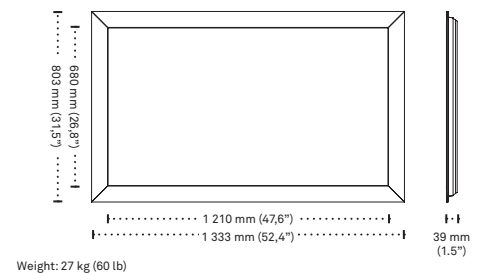

Dimensions:

Royal Sweden 40"

Royal Sweden 46"

Royal Sweden 55"

Accessories:

- + mMotion Swing motorized wall mounts
- + mMotion Twist motorized stands
- + wFix wall mounts

Color options:

- + Black
- + Aluminum
- + Any color by special order