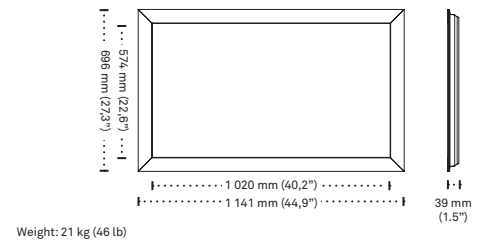

Miscellaneous:

- + Voltage: 100-240 AC 50/60Hz
- + Power consumption standby: >1W
- + Power consumption operation: 40": 130W / 46": 150W / 55": 195W
- + Hand built in Stora Höga, Sweden
- + Frame in brushed anodized aluminium
- + RMT-801 Remote control included
- + VESA standard: 400 x 400
- + Article number: LD-40/46/55NLH-S/B

Dimensions:

Royal Sweden 40"

Royal Sweden 46"

Royal Sweden 55"

Accessories:

- + mMotion Swing motorized wall mounts
- + mMotion Twist motorized stands
- + wFix wall mounts

Color options:

- + Black
- + Aluminum
- + Any color by special order