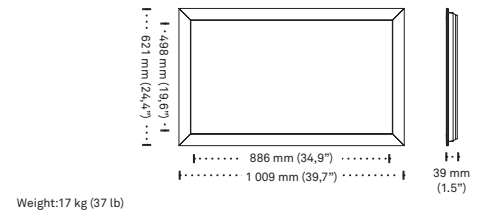

Dimensions:

Royal Sweden 40"

Royal Sweden 46"