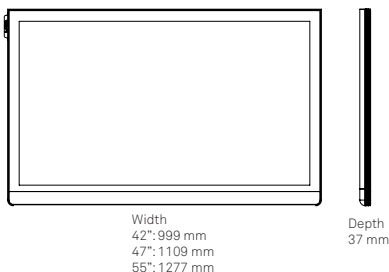

Dimensions