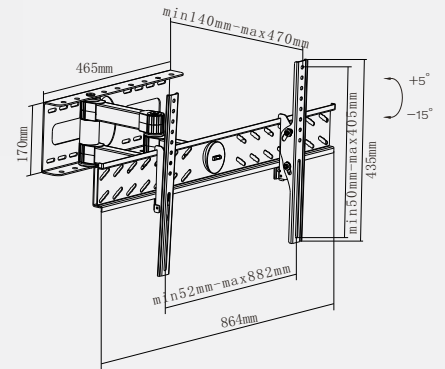

LAVA
WFIX™
 GOLD
 LINE
LWF-842L-TILT

Color options

-  + Black
-  + White

LWF-842L-TILT

STURDY PREMIUM WALL MOUNT FOR YOUR FLAT-SCREEN TV THAT BOTH SWIVELS AND TILTS FOR OPTIMAL VIEWING EXPERIENCE.

- + Universal mount – fits most TV sizes and brands
- + Up to 12° continuous tilt for a perfect viewing angle
- + Continuous 180° swivel for maximum flexibility
- + Water-level included for easy and straight mounting
- + Possible to fold the TV parallel to wall
- + The cantilever arm provides full extension
- + Fits your flat-screen TV VESA up to 800x400 mm
- + Easy to install
- + Distance from wall: 121-429 mm / 4.7"-16.8"
- + Suitable for 37-63" TVs
- + Max weight: 50 kg / 110 lbs