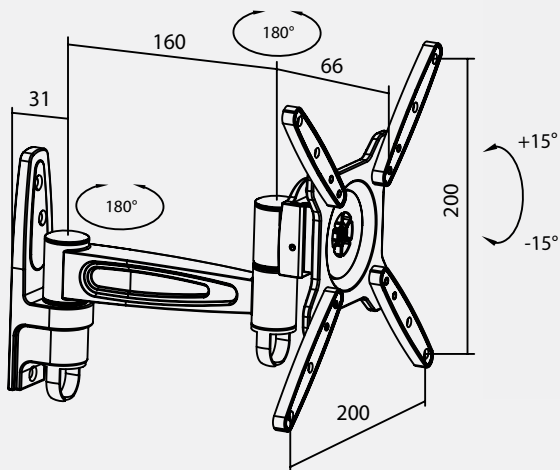

LAVA™ WFIX™ LWF-22-TILT

LWF-22-TILT

PRACTICAL WALL MOUNT FOR YOUR FLAT SCREEN TV THAT IS BOTH QUICK AND EASY TO INSTALL.

- + Universal mount – fits most TV sizes and brands
- + Tilts up to 15° for maximum flexibility
- + Fits your flat-screen TV VESA up to 200x200 mm
- + Easy to install
- + Suitable for 10-32" TVs
- + Max weight: 30 kg / 66 lbs

LAVA™ WFIX™ LWF-442-WIRE

LWF-442-WIRE

PRACTICAL AND SUPER SLIM WIRE WALL MOUNT FOR YOUR FLAT-SCREEN TV THAT IS BOTH EASY TO INSTALL AND TO HANG STRAIGHT.

- + Universal mount – fits most TV sizes and brands
- + Slimmest mounting possible - perfect for LED TVs
- + Two wire lengths included - fits both small and large TVs
- + Easy to adjust when mounted on the wall
- + Fits your flat-screen TV VESA up to 400x400 mm
- + Easy to install
- + Distance from wall: 14 mm / 0.57"
- + Suitable for 32-55" TVs
- + Max weight: 50 kg / 110 lbs

LAVA
WFIXTM
LWF-222-TILT

LWF-222-TILT

PRACTICAL DOUBLE JOINT WALL MOUNT FOR YOUR FLAT SCREEN TV THAT IS BOTH QUICK AND EASY TO INSTALL.

- + Universal mount – fits most TV sizes and brands
- + Tilts up to +/- 15° for maximum flexibility
- + Swivels up to 90° in each direction
- + Cable management system is included
- + Fits your flat-screen TV VESA up to 200x200 mm
- + Easy to install
- + Pivot: 360°
- + Distance from wall: 97–257 mm / 3.8-10.1”
- + Suitable for 17-40” TVs
- + Max weight: 20 kg / 44 lbs
- + Adapters and screws for all sizes included

LWF-223-TILT

PRACTICAL TRIPLE JOINT WALL MOUNT FOR YOUR FLAT SCREEN TV THAT IS BOTH QUICK AND EASY TO INSTALL.

- + Universal mount – fits most TV sizes and brands
- + Tilts up to +/- 15° for maximum flexibility
- + Swivels up to 360°
- + Cable management system is included
- + Fits your flat-screen TV VESA up to 200x200 mm
- + Easy to install
- + Pivot: 360°
- + Distance from wall: 97–417 mm / 3.8-16.4"
- + Suitable for 17-40" TVs
- + Max weight: 20 kg / 44 lbs
- + Adapters and screws for all sizes included