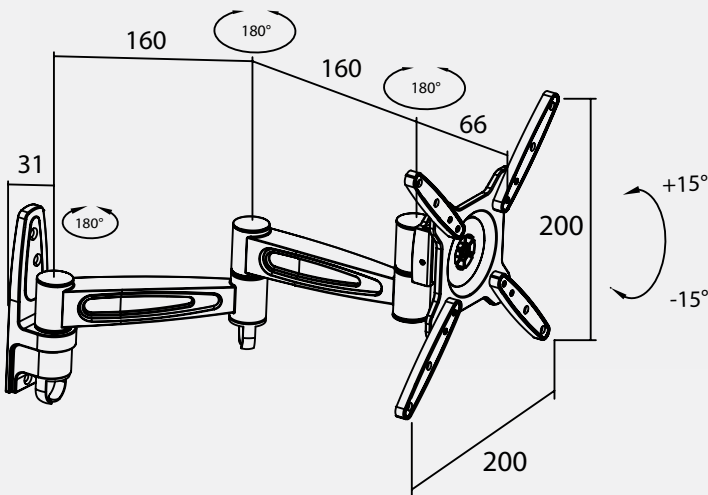

LAVA
WFIXTM
LWF-222-TILT

LWF-222-TILT

PRACTICAL DOUBLE JOINT WALL MOUNT FOR YOUR FLAT SCREEN TV THAT IS BOTH QUICK AND EASY TO INSTALL.

- + Universal mount – fits most TV sizes and brands
- + Tilts up to +/- 15° for maximum flexibility
- + Swivels up to 90° in each direction
- + Cable management system is included
- + Fits your flat-screen TV VESA up to 200x200 mm
- + Easy to install
- + Pivot: 360°
- + Distance from wall: 97–257 mm / 3.8-10.1”
- + Suitable for 17-40” TVs
- + Max weight: 20 kg / 44 lbs
- + Adapters and screws for all sizes included

LWF-223-TILT

PRACTICAL TRIPLE JOINT WALL MOUNT FOR YOUR FLAT SCREEN TV THAT IS BOTH QUICK AND EASY TO INSTALL.

- + Universal mount – fits most TV sizes and brands
- + Tilts up to +/- 15° for maximum flexibility
- + Swivels up to 360°
- + Cable management system is included
- + Fits your flat-screen TV VESA up to 200x200 mm
- + Easy to install
- + Pivot: 360°
- + Distance from wall: 97–417 mm / 3.8-16.4"
- + Suitable for 17-40" TVs
- + Max weight: 20 kg / 44 lbs
- + Adapters and screws for all sizes included

LAVA
WFIX™
 LWF-421-TILT

LWF-421-TILT

PRACTICAL AND THIN WALL MOUNT FOR YOUR FLAT-SCREEN TV THAT BOTH SWIVELS AND TILTS FOR OPTIMAL VIEWING EXPERIENCE.

- + Universal mount – fits most TV sizes and brands
- + Tilts up to +/- 15° for maximum flexibility
- + Swivel for optimal viewing angles
- + Cable management system is included
- + Possible to fold the TV parallel to wall
- + The cantilever arms provide full extension
- + Fits your flat-screen TV VESA up to 200x200 mm
- + Easy to install
- + Distance from wall: 27–360 mm / 1-14"
- + Suitable for 17-37" TVs
- + Max weight: 25 kg / 55 lbs