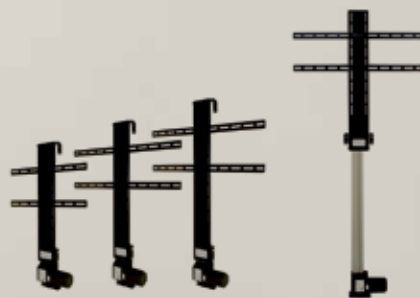

mMotion lift

REMOTE CONTROLLED TV LIFT

mMotion Lift

LIFTS FOR FLAT SCREEN TELEVISIONS. STYLISH, FUNCTIONAL AND DISCRETE.

mMotion Lift keeps your TV concealed when you don't need it and lifts it perfectly into position by the push of a button. Perfect for bed-ends, inside furniture or why not in the boat?

The mMotion Lift range fits most TVs, is easy to install and suits both professionals and home owners. Finally regain control of your digital interior.

Specifications

Model	Elevator stroke	Max TV height	Max TV weight	Min inside furniture height	Max distance between installation holes in TV
Small	455 mm	435 mm	50 kg	685 mm	Horizontally 400 mm
Medium	710 mm	690 mm	50 kg	940 mm	Horizontally 800 mm
Large	850 mm	830 mm	50 kg	1 080 mm	Horizontally 800 mm