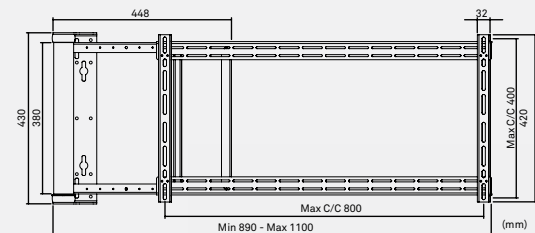

mMotion Swing Large

- + A full 180° continuous, motorized motion
- + Watch your favorite shows from multiple locations
- + Use any remote control, even your current TVs
- + Automatic starting positing when turning on TV
- + Store your favourite positions
- + Universal mount – fits most TV sizes and brands
- + Easy to install and to use
- + Swedish design and quality
- + Registered design, patented technology
- + Distance from wall: 44 mm / 1.58"
- + Suitable for 37-55" TVs
- + Max weight: 45 kg / 100lbs

Watch TV from the kitchen area