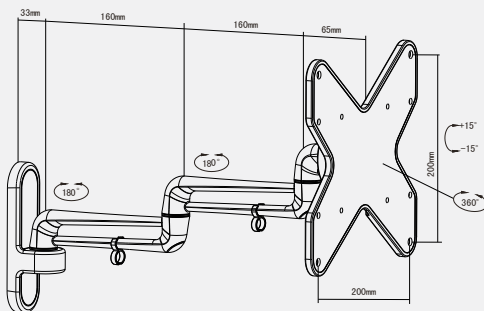

LAVA
WFIXTM
GOLD
LINE
LWF-222L-TILT

LWF-222L-TILT

PREMIUM FULL MOTION WALL MOUNT FOR YOUR FLAT SCREEN TV THAT IS BOTH QUICK AND EASY TO INSTALL.

- + Universal mount – fits most TV sizes and brands
- + Tilts up to +/- 15° for maximum flexibility
- + Swivels up to 90° in each direction
- + Cable management system is included
- + Possible to fold the TV parallel to wall
- + The cantilever arm provides full extension
- + Fits your flat-screen TV VESA up to 200x200 mm
- + Easy to install
- + Pivot: 360°
- + Distance from wall: 97-257 mm / 3.8-10.1"
- + Suitable for 17-40" TVs
- + Max weight: 15 kg / 33 lbs

LAVA
WFIXTM
GOLD
LINE
LWF-223L-TILT WHITE

LWF-223L-TILT WHITE

PREMIUM FULL MOTION WALL MOUNT FOR YOUR FLAT SCREEN TV THAT IS BOTH QUICK AND EASY TO INSTALL.

- + Universal mount – fits most TV sizes and brands
- + Tilts up to +/- 15° for maximum flexibility
- + Swivels up to 360°
- + Cable management system is included
- + Possible to fold the TV parallel to wall
- + The cantilever arm provides full extension
- + Fits your flat-screen TV VESA up to 200x200 mm
- + Easy to install
- + Pivot: 360°
- + Distance from wall: 97-417 mm / 3.8-16.4"
- + Suitable for 17-40" TVs
- + Max weight: 15 kg / 33 lbs

LAVA
WFIXTM
 GOLD
 LINE
LWF-223L-TILT

LWF-223L-TILT

PREMIUM FULL MOTION WALL MOUNT FOR YOUR FLAT SCREEN TV THAT IS BOTH QUICK AND EASY TO INSTALL.

- + Universal mount – fits most TV sizes and brands
- + Tilts up to +/- 15° for maximum flexibility
- + Swivels up to 360°
- + Cable management system is included
- + Possible to fold the TV parallel to wall
- + The cantilever arm provides full extension
- + Fits your flat-screen TV VESA up to 200x200 mm
- + Easy to install
- + Pivot: 360°
- + Distance from wall: 97-417 mm / 3.8-16.4"
- + Suitable for 17-40" TVs
- + Max weight: 15 kg / 33 lbs