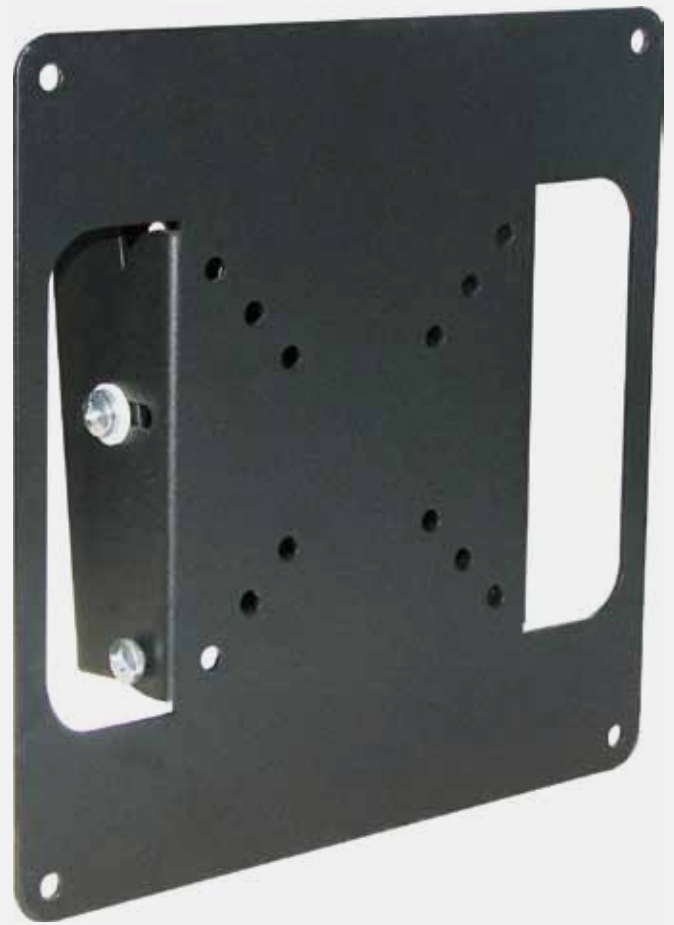

LAVA™
WFIX
LWF-11-SLIM

LWF-11-SLIM

PRACTICAL WALL MOUNT FOR YOUR FLAT SCREEN TV THAT IS BOTH QUICK AND EASY TO INSTALL.

- + Universal mount – fits most TV sizes and brands
- + Fits your flat-screen TV VESA up to 100x100 mm
- + Water-level premounted for easy and straight mounting
- + Easy to install
- + Suitable for 10-23" TVs
- + Max weight: 30 kg / 66 lbs

LAVA
WFIX™
LWF-22-SLIM

LWF-22-SLIM

PRACTICAL WALL MOUNT FOR YOUR FLAT SCREEN TV THAT IS BOTH QUICK AND EASY TO INSTALL.

- + Universal mount – fits most TV sizes and brands
- + Fits your flat-screen TV VESA up to 200x200 mm
- + Easy to install
- + Suitable for 10-32" TVs
- + Max weight: 30 kg / 66 lbs
- + Adapters and screws for all sizes included

LAVA™ WFIX™ LWF-22-TILT

LWF-22-TILT

PRACTICAL WALL MOUNT FOR YOUR FLAT SCREEN TV THAT IS BOTH QUICK AND EASY TO INSTALL.

- + Universal mount – fits most TV sizes and brands
- + Tilts up to 15° for maximum flexibility
- + Fits your flat-screen TV VESA up to 200x200 mm
- + Easy to install
- + Suitable for 10-32" TVs
- + Max weight: 30 kg / 66 lbs