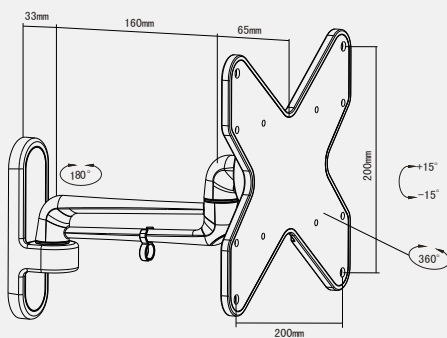

LAVA
WFIX™
 LWF-421-TILT

LWF-421-TILT

PRACTICAL AND THIN WALL MOUNT FOR YOUR FLAT-SCREEN TV THAT BOTH SWIVELS AND TILTS FOR OPTIMAL VIEWING EXPERIENCE.

- + Universal mount – fits most TV sizes and brands
- + Tilts up to +/- 15° for maximum flexibility
- + Swivel for optimal viewing angles
- + Cable management system is included
- + Possible to fold the TV parallel to wall
- + The cantilever arms provide full extension
- + Fits your flat-screen TV VESA up to 200x200 mm
- + Easy to install
- + Distance from wall: 27–360 mm / 1-14"
- + Suitable for 17-37" TVs
- + Max weight: 25 kg / 55 lbs

Color options

-  + Black
-  + White

LAVA
WFIXTM
GOLD
LINE
LWF-222L-TILT WHITE

LWF-222L-TILT WHITE

PREMIUM FULL MOTION WALL MOUNT FOR YOUR FLAT SCREEN TV THAT IS BOTH QUICK AND EASY TO INSTALL.

- + Universal mount – fits most TV sizes and brands
- + Tilts up to +/- 15° for maximum flexibility
- + Swivels up to 90° in each direction
- + Cable management system is included
- + Possible to fold the TV parallel to wall
- + The cantilever arm provides full extension
- + Fits your flat-screen TV VESA up to 200x200 mm
- + Easy to install
- + Pivot: 360°
- + Distance from wall: 97-257 mm / 3.8-10.1”
- + Suitable for 17-40” TVs
- + Max weight: 15 kg / 33 lbs

LAVA
WFIXTM
GOLD
LINE
LWF-222L-TILT

LWF-222L-TILT

PREMIUM FULL MOTION WALL MOUNT FOR YOUR FLAT SCREEN TV THAT IS BOTH QUICK AND EASY TO INSTALL.

- + Universal mount – fits most TV sizes and brands
- + Tilts up to +/- 15° for maximum flexibility
- + Swivels up to 90° in each direction
- + Cable management system is included
- + Possible to fold the TV parallel to wall
- + The cantilever arm provides full extension
- + Fits your flat-screen TV VESA up to 200x200 mm
- + Easy to install
- + Pivot: 360°
- + Distance from wall: 97-257 mm / 3.8-10.1"
- + Suitable for 17-40" TVs
- + Max weight: 15 kg / 33 lbs