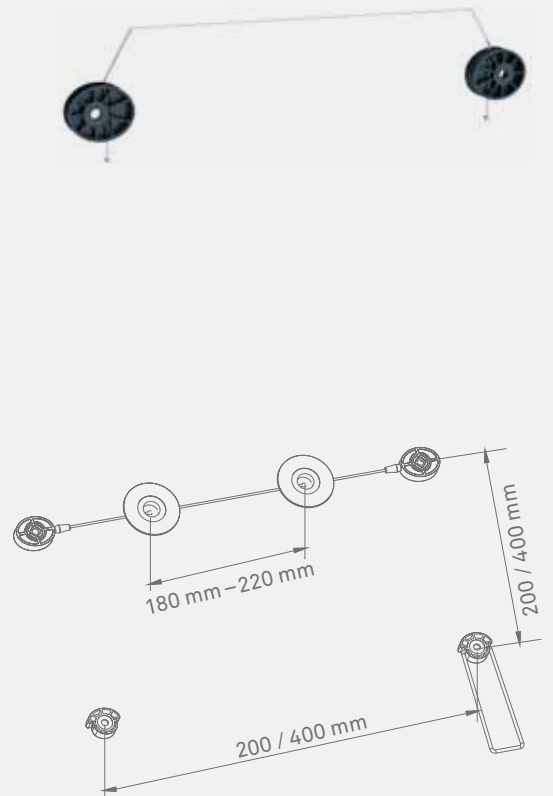

LAVA™ WFIX™ LWF-22-TILT

LWF-22-TILT

PRACTICAL WALL MOUNT FOR YOUR FLAT SCREEN TV THAT IS BOTH QUICK AND EASY TO INSTALL.

- + Universal mount – fits most TV sizes and brands
- + Tilts up to 15° for maximum flexibility
- + Fits your flat-screen TV VESA up to 200x200 mm
- + Easy to install
- + Suitable for 10-32" TVs
- + Max weight: 30 kg / 66 lbs

LAVA™ WFIX™ LWF-442-WIRE

LWF-442-WIRE

PRACTICAL AND SUPER SLIM WIRE WALL MOUNT FOR YOUR FLAT-SCREEN TV THAT IS BOTH EASY TO INSTALL AND TO HANG STRAIGHT.

- + Universal mount – fits most TV sizes and brands
- + Slimmest mounting possible - perfect for LED TVs
- + Two wire lengths included - fits both small and large TVs
- + Easy to adjust when mounted on the wall
- + Fits your flat-screen TV VESA up to 400x400 mm
- + Easy to install
- + Distance from wall: 14 mm / 0.57"
- + Suitable for 32-55" TVs
- + Max weight: 50 kg / 110 lbs