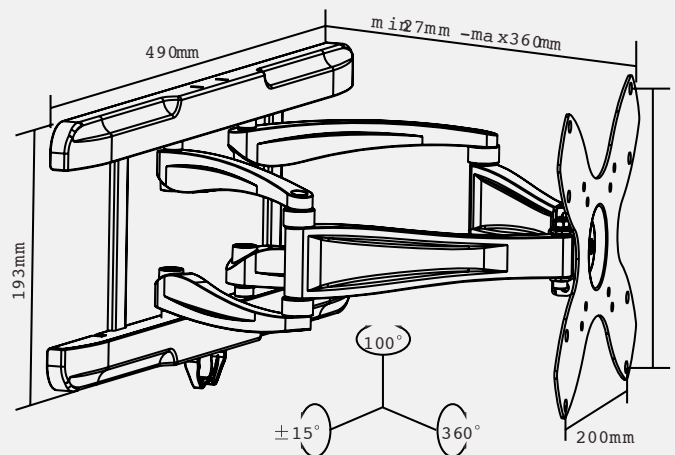

Color options

- + Black
- + White