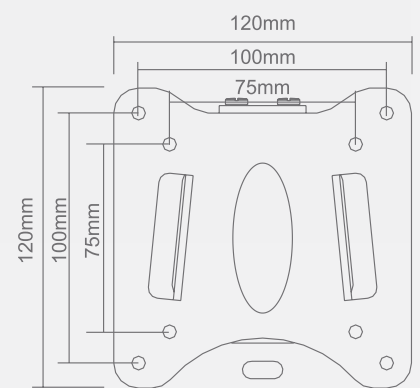

The mMotion Lift range fits most TVs, is easy to install and suits both professionals and home owners. Finally regain control of your digital interior.

Specifications

Model	Elevator stroke	Max TV height	Max TV weight	Min inside furniture height	Max distance between installation holes in TV
Small	455 mm	435 mm	50 kg	685 mm	Horizontally 400 mm
Medium	710 mm	690 mm	50 kg	940 mm	Horizontally 800 mm
Large	850 mm	830 mm	50 kg	1 080 mm	Horizontally 800 mm

LAVA™
WFIX
LWF-11-SLIM

LWF-11-SLIM

PRACTICAL WALL MOUNT FOR YOUR FLAT SCREEN TV THAT IS BOTH QUICK AND EASY TO INSTALL.

- + Universal mount – fits most TV sizes and brands
- + Fits your flat-screen TV VESA up to 100x100 mm
- + Water-level premounted for easy and straight mounting
- + Easy to install
- + Suitable for 10-23" TVs
- + Max weight: 30 kg / 66 lbs