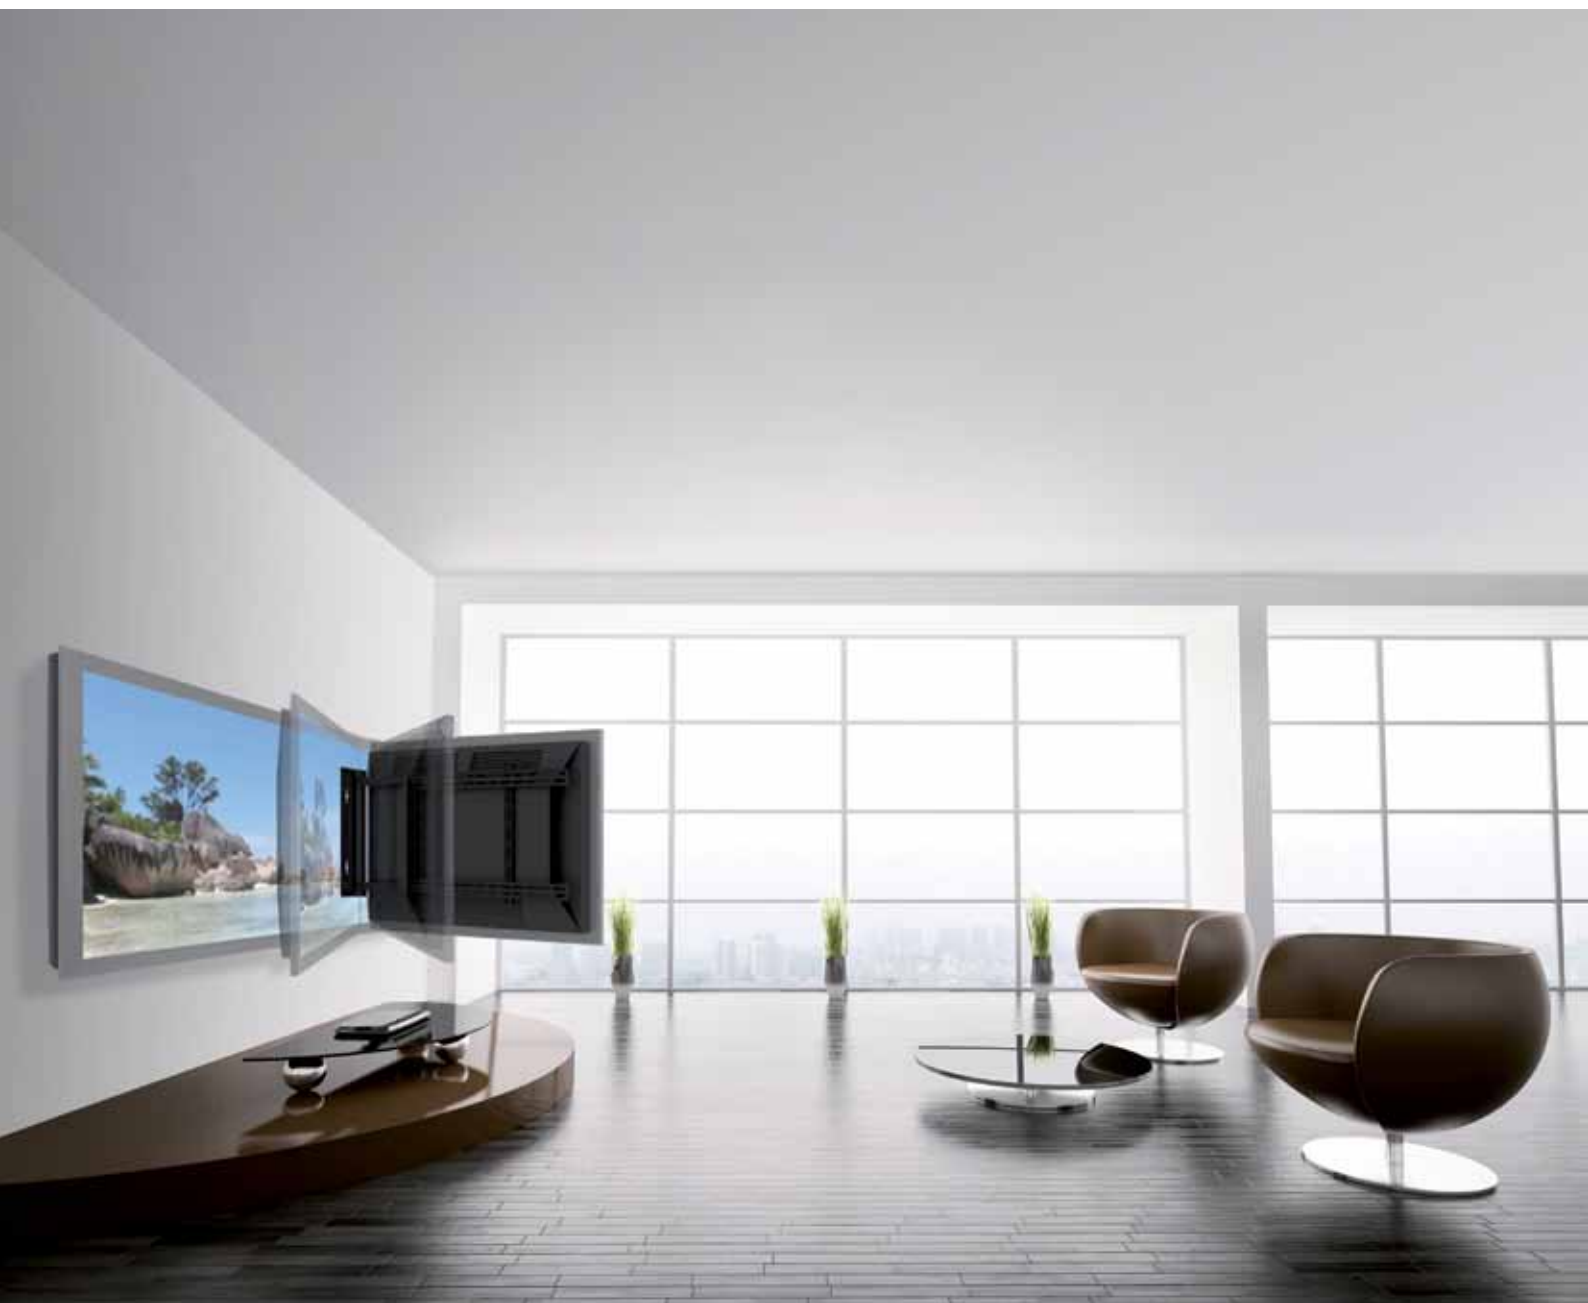

INNOVATIVE MOUNTING SOLUTIONS FOR TV PEOPLE OF LAVA SWEDEN

mmotion™

LAVA™
WFIX™

LAVA™
WFIX™
GOLD
LINE

PEOPLE
OF LAVA
SWEDEN