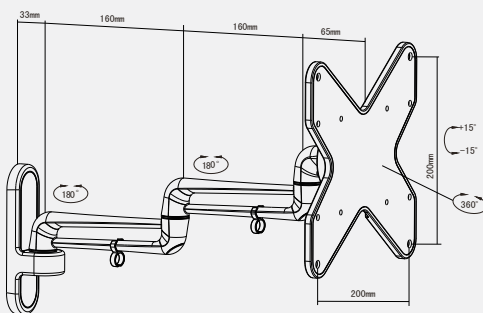

LAVA
WFIX™
 LWF-421-TILT

LWF-421-TILT

PRACTICAL AND THIN WALL MOUNT FOR YOUR FLAT-SCREEN TV THAT BOTH SWIVELS AND TILTS FOR OPTIMAL VIEWING EXPERIENCE.

- + Universal mount – fits most TV sizes and brands
- + Tilts up to +/- 15° for maximum flexibility
- + Swivel for optimal viewing angles
- + Cable management system is included
- + Possible to fold the TV parallel to wall
- + The cantilever arms provide full extension
- + Fits your flat-screen TV VESA up to 200x200 mm
- + Easy to install
- + Distance from wall: 27–360 mm / 1-14"
- + Suitable for 17-37" TVs
- + Max weight: 25 kg / 55 lbs

LAVA
WFIXTM
GOLD
LINE
LWF-222L-TILT

LWF-222L-TILT

PREMIUM FULL MOTION WALL MOUNT FOR YOUR FLAT SCREEN TV THAT IS BOTH QUICK AND EASY TO INSTALL.

- + Universal mount – fits most TV sizes and brands
- + Tilts up to +/- 15° for maximum flexibility
- + Swivels up to 90° in each direction
- + Cable management system is included
- + Possible to fold the TV parallel to wall
- + The cantilever arm provides full extension
- + Fits your flat-screen TV VESA up to 200x200 mm
- + Easy to install
- + Pivot: 360°
- + Distance from wall: 97-257 mm / 3.8-10.1"
- + Suitable for 17-40" TVs
- + Max weight: 15 kg / 33 lbs

LAVA
WFIXTM
GOLD
LINE
LWF-223L-TILT WHITE

LWF-223L-TILT WHITE

PREMIUM FULL MOTION WALL MOUNT FOR YOUR FLAT SCREEN TV THAT IS BOTH QUICK AND EASY TO INSTALL.

- + Universal mount – fits most TV sizes and brands
- + Tilts up to +/- 15° for maximum flexibility
- + Swivels up to 360°
- + Cable management system is included
- + Possible to fold the TV parallel to wall
- + The cantilever arm provides full extension
- + Fits your flat-screen TV VESA up to 200x200 mm
- + Easy to install
- + Pivot: 360°
- + Distance from wall: 97-417 mm / 3.8-16.4"
- + Suitable for 17-40" TVs
- + Max weight: 15 kg / 33 lbs