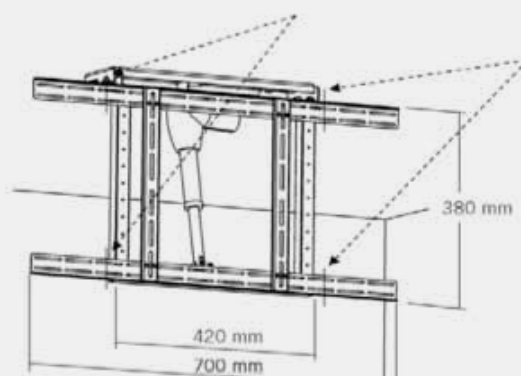

mMotion flip

REMOTE CONTROLLED CEILING MOUNT

mMotion Flip

MOTORIZED AND REMOTE CONTROLLED FLIP DOWN CEILING MOUNT FOR YOUR FLAT SCREEN TV.

mMotion Flip is a truly unique product, offering you the possibility to mount your TV in the ceiling. Push a button on your remote control and the TV flips down - quietly, smoothly and perfectly into position.

Whatever the reason might be - saving space, finding new angles, or just pure aesthetics - mMotion Flip is the solution for mounting your TV in the ceiling.

mMotion Flip can of course also be controlled by your existing TV remote. Its thin profile and outstanding performance leaves an impression that is sure to last.

Specifications

- + A full 90° continuous, motorized motion
- + Conveniently mount your flat screen TV in the ceiling
- + Use any remote control, even your current TVs
- + Universal mount – fits most TV sizes and brands
- + Easy to mount and to use
- + Quiet and smooth operation
- + Swedish design and quality
- + Registered design, patented technology
- + Suitable for 26-40" TVs
- + Max weight: 25 kg / 55 lbs