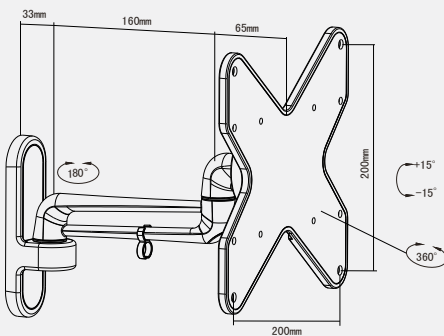

LWF-223-TILT

PRACTICAL TRIPLE JOINT WALL MOUNT FOR YOUR FLAT SCREEN TV THAT IS BOTH QUICK AND EASY TO INSTALL.

- + Universal mount – fits most TV sizes and brands
- + Tilts up to +/- 15° for maximum flexibility
- + Swivels up to 360°
- + Cable management system is included
- + Fits your flat-screen TV VESA up to 200x200 mm
- + Easy to install
- + Pivot: 360°
- + Distance from wall: 97–417 mm / 3.8-16.4"
- + Suitable for 17-40" TVs
- + Max weight: 20 kg / 44 lbs
- + Adapters and screws for all sizes included

LAVA
WFIX™
 LWF-421-TILT

LWF-421-TILT

PRACTICAL AND THIN WALL MOUNT FOR YOUR FLAT-SCREEN TV THAT BOTH SWIVELS AND TILTS FOR OPTIMAL VIEWING EXPERIENCE.

- + Universal mount – fits most TV sizes and brands
- + Tilts up to +/- 15° for maximum flexibility
- + Swivel for optimal viewing angles
- + Cable management system is included
- + Possible to fold the TV parallel to wall
- + The cantilever arms provide full extension
- + Fits your flat-screen TV VESA up to 200x200 mm
- + Easy to install
- + Distance from wall: 27–360 mm / 1-14"
- + Suitable for 17-37" TVs
- + Max weight: 25 kg / 55 lbs

Color options

-  + Black
-  + White

LAVA
WFIXTM
GOLD
LINE
LWF-222L-TILT WHITE

LWF-222L-TILT WHITE

PREMIUM FULL MOTION WALL MOUNT FOR YOUR FLAT SCREEN TV THAT IS BOTH QUICK AND EASY TO INSTALL.

- + Universal mount – fits most TV sizes and brands
- + Tilts up to +/- 15° for maximum flexibility
- + Swivels up to 90° in each direction
- + Cable management system is included
- + Possible to fold the TV parallel to wall
- + The cantilever arm provides full extension
- + Fits your flat-screen TV VESA up to 200x200 mm
- + Easy to install
- + Pivot: 360°
- + Distance from wall: 97-257 mm / 3.8-10.1”
- + Suitable for 17-40” TVs
- + Max weight: 15 kg / 33 lbs