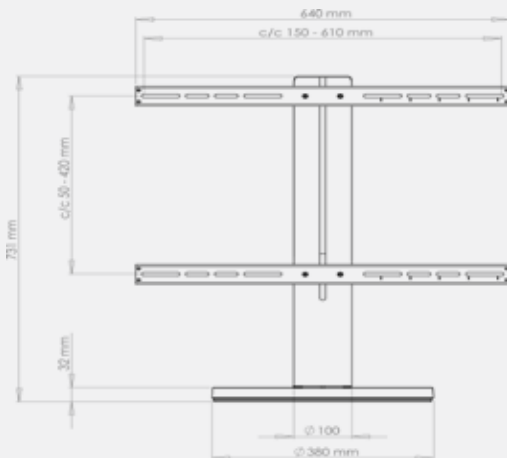

mMotion Twist Large

- + A full 270° continuous, motorized motion
- + Watch your favorite shows from multiple locations
- + Use any remote control, even your current TV's
- + Automatic starting positing when turning on TV
- + Can store your favourite positions
- + Universal mount – fits most TV sizes and brands
- + Easy to install and to use
- + Made completely in aluminum
- + Two color options: Classic Black and Deluxe Silver
- + One shelf included, more available as accessories
- + Built-in cable management system
- + Swedish design and quality
- + Registered design, patented technology
- + Suitable for 32-55" TVs
- + Height: 1142 mm / 44.7"
- + Max weight: 37 kg / 82 lbs