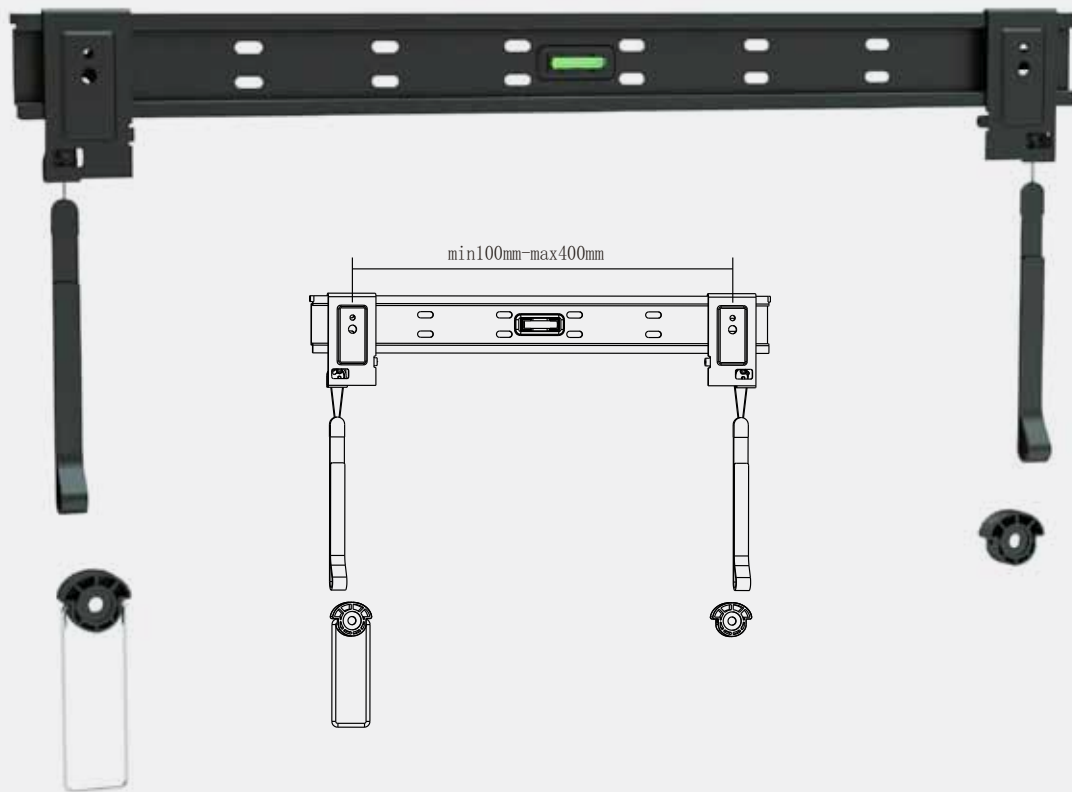

LAVA
WFIX^{TM}
GOLD
LINE
LWF-44L-SLIM

LWF-44L-SLIM

PREMIUM, THIN AND DESCRETE UNIVERSAL WALL MOUNT FOR YOUR FLAT-SCREEN TV. QUICK TO INSTALL AND EASY TO HANG STRAIGHT.

- + Universal mount – fits most TV sizes and brands
- + Securely positions the TV very close to the wall
- + Cable management system is included
- + Lateral shift function for precise adjustment
- + Lock system included
- + Water-level premounted for easy and straight mounting
- + Easy to install
- + Fits your flat-screen TV VESA up to 400x400 mm
- + Distance from wall: 14 mm / 0.57"
- + Suitable for 23-42" TVs
- + Max weight: 50 kg / 110 lbs