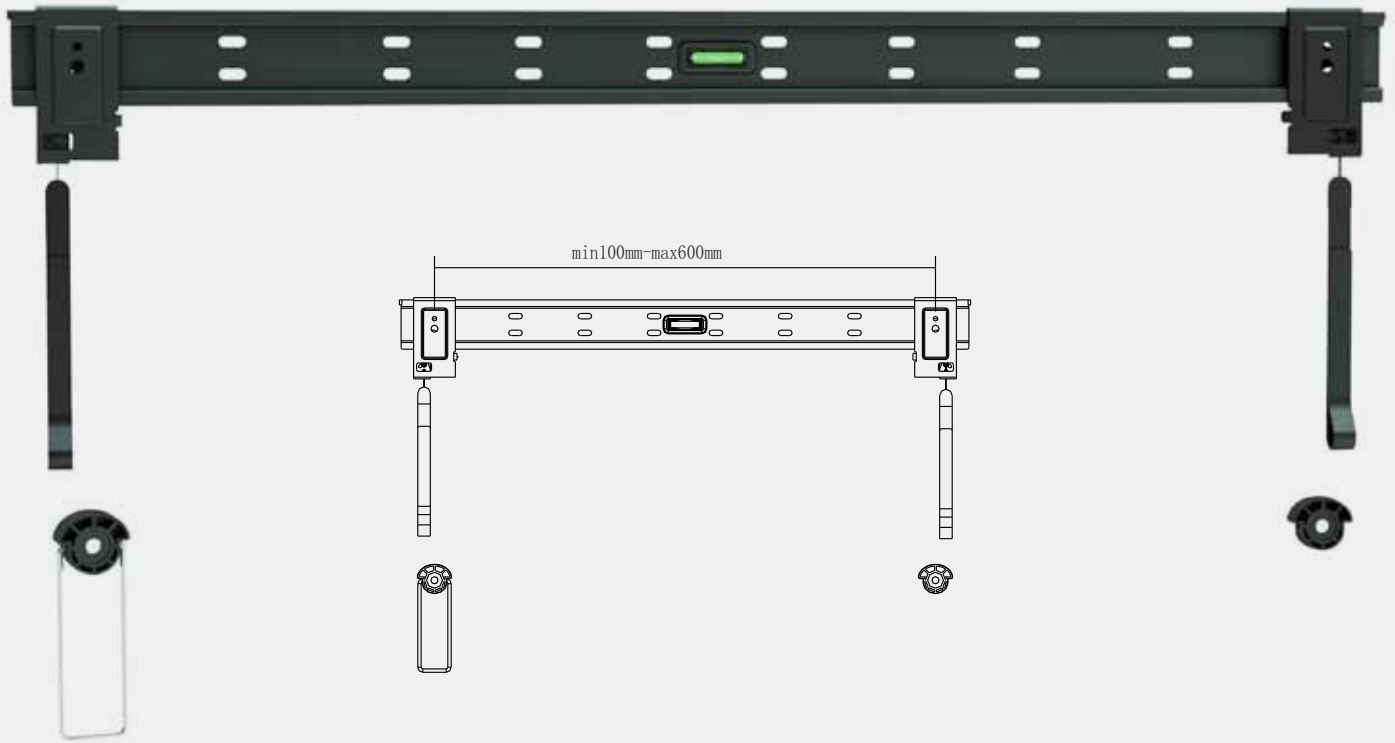

LAVA
WFIXTM
 GOLD
 LINE
LWF-223L-TILT

LWF-223L-TILT

PREMIUM FULL MOTION WALL MOUNT FOR YOUR FLAT SCREEN TV THAT IS BOTH QUICK AND EASY TO INSTALL.

- + Universal mount – fits most TV sizes and brands
- + Tilts up to +/- 15° for maximum flexibility
- + Swivels up to 360°
- + Cable management system is included
- + Possible to fold the TV parallel to wall
- + The cantilever arm provides full extension
- + Fits your flat-screen TV VESA up to 200x200 mm
- + Easy to install
- + Pivot: 360°
- + Distance from wall: 97-417 mm / 3.8-16.4"
- + Suitable for 17-40" TVs
- + Max weight: 15 kg / 33 lbs

LAVA
WFIXTM
GOLD
LINE
LWF-44L-SLIM

LWF-44L-SLIM

PREMIUM, THIN AND DESCRETE UNIVERSAL WALL MOUNT FOR YOUR FLAT-SCREEN TV. QUICK TO INSTALL AND EASY TO HANG STRAIGHT.

- + Universal mount – fits most TV sizes and brands
- + Securely positions the TV very close to the wall
- + Cable management system is included
- + Lateral shift function for precise adjustment
- + Lock system included
- + Water-level premounted for easy and straight mounting
- + Easy to install
- + Fits your flat-screen TV VESA up to 400x400 mm
- + Distance from wall: 14 mm / 0.57"
- + Suitable for 23-42" TVs
- + Max weight: 50 kg / 110 lbs

LAVA
WFIXTM
GOLD
LINE
LWF-64L-SLIM

LWF-64L-SLIM

PREMIUM, THIN AND DISCRETE UNIVERSAL WALL MOUNT FOR YOUR FLAT-SCREEN TV. QUICK TO INSTALL AND EASY TO HANG STRAIGHT.

- + Universal mount – fits most TV sizes and brands
- + Securely positions the TV very close to the wall
- + Cable management system is included
- + Lateral shift function for precise adjustment
- + Lock system included
- + Water-level premounted for easy and straight mounting
- + Easy to install
- + Fits your flat-screen TV VESA up to 600x600 mm
- + Distance from wall: 14 mm / 0.57"
- + Suitable for 32-60" TVs
- + Max weight: 50 kg / 110 lbs