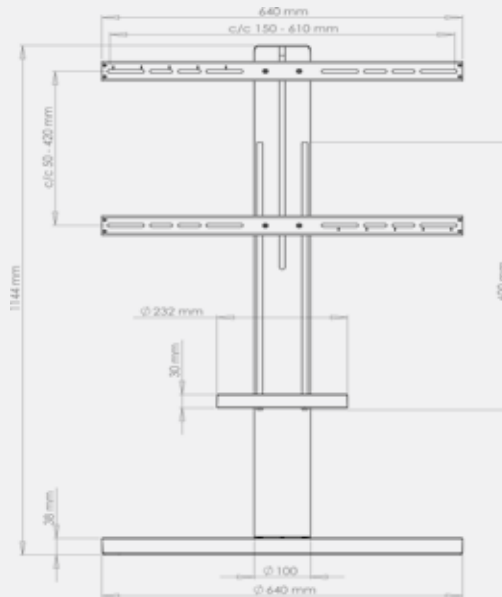

mMotion Twist Large

- + A full 270° continuous, motorized motion
- + Watch your favorite shows from multiple locations
- + Use any remote control, even your current TV's
- + Automatic starting positing when turning on TV
- + Can store your favourite positions
- + Universal mount – fits most TV sizes and brands
- + Easy to install and to use
- + Made completely in aluminum
- + Two color options: Classic Black and Deluxe Silver
- + One shelf included, more available as accessories
- + Built-in cable management system
- + Swedish design and quality
- + Registered design, patented technology
- + Suitable for 32-55" TVs
- + Height: 1142 mm / 44.7"
- + Max weight: 37 kg / 82 lbs