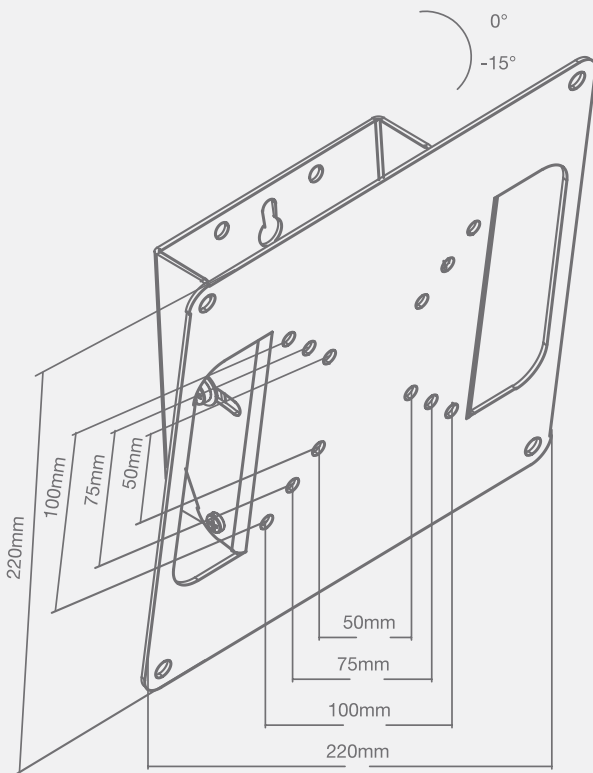

LAVA
WFIX™
LWF-22-SLIM

LWF-22-SLIM

PRACTICAL WALL MOUNT FOR YOUR FLAT SCREEN TV THAT IS BOTH QUICK AND EASY TO INSTALL.

- + Universal mount – fits most TV sizes and brands
- + Fits your flat-screen TV VESA up to 200x200 mm
- + Easy to install
- + Suitable for 10-32" TVs
- + Max weight: 30 kg / 66 lbs
- + Adapters and screws for all sizes included

LAVA™ WFIX™ LWF-22-TILT

LWF-22-TILT

PRACTICAL WALL MOUNT FOR YOUR FLAT SCREEN TV THAT IS BOTH QUICK AND EASY TO INSTALL.

- + Universal mount – fits most TV sizes and brands
- + Tilts up to 15° for maximum flexibility
- + Fits your flat-screen TV VESA up to 200x200 mm
- + Easy to install
- + Suitable for 10-32" TVs
- + Max weight: 30 kg / 66 lbs