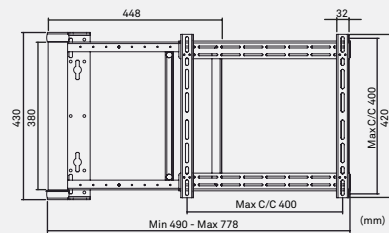

Specifications

mMotion Swing Small

- + A full 180° continuous, motorized motion
- + Watch your favorite shows from multiple locations
- + Use any remote control, even your current TVs
- + Automatic starting positing when turning on TV
- + Store your favourite positions
- + Universal mount – fits most TV sizes and brands
- + Easy to install and to use
- + Swedish design and quality
- + Registered design, patented technology
- + Distance from wall: 44 mm / 1.58"
- + Suitable for 26-37" TVs
- + Max weight: 25 kg / 55 lbs