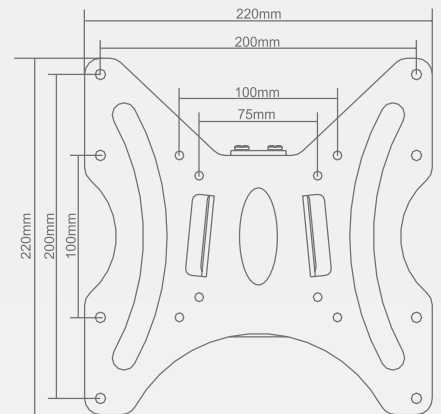

The mMotion Lift range fits most TVs, is easy to install and suits both professionals and home owners. Finally regain control of your digital interior.

Specifications

Model	Elevator stroke	Max TV height	Max TV weight	Min inside furniture height	Max distance between installation holes in TV
Small	455 mm	435 mm	50 kg	685 mm	Horizontally 400 mm
Medium	710 mm	690 mm	50 kg	940 mm	Horizontally 800 mm
Large	850 mm	830 mm	50 kg	1 080 mm	Horizontally 800 mm

LAVA™
WFIX
LWF-11-SLIM

LWF-11-SLIM

PRACTICAL WALL MOUNT FOR YOUR FLAT SCREEN TV THAT IS BOTH QUICK AND EASY TO INSTALL.

- + Universal mount – fits most TV sizes and brands
- + Fits your flat-screen TV VESA up to 100x100 mm
- + Water-level premounted for easy and straight mounting
- + Easy to install
- + Suitable for 10-23" TVs
- + Max weight: 30 kg / 66 lbs

LAVA
WFIX™
LWF-22-SLIM

LWF-22-SLIM

PRACTICAL WALL MOUNT FOR YOUR FLAT SCREEN TV THAT IS BOTH QUICK AND EASY TO INSTALL.

- + Universal mount – fits most TV sizes and brands
- + Fits your flat-screen TV VESA up to 200x200 mm
- + Easy to install
- + Suitable for 10-32" TVs
- + Max weight: 30 kg / 66 lbs
- + Adapters and screws for all sizes included