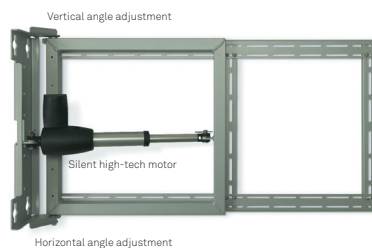

Features

PEOPLE OF LAVA, SWEDEN AB

Box 2075, 444 02 Stora Höga, Sweden
phone +46 (0)303 79 8090, fax +46 (0)303 79 8090
www.peopleoflava.com

PEOPLE
OF LAVA
SWEDEN