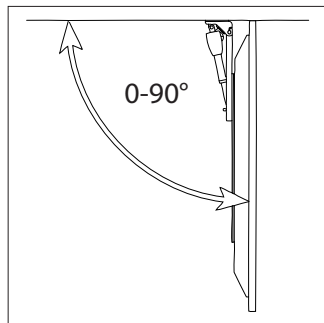

Technical information

- + Fits all 26-50 inch flatscreen TVs, whatever the make
- + Max TV size for ceiling mount: 40"
- + Max TV weight for ceiling mount: 25 kg
- + Max TV weight for wall mount: 50 kg
- + Quiet, smooth operation
- + Can be mounted in ceiling
- + Swedish design and quality
- + Takes up no more space than a non-motorised wall mount
- + Remote control included
- + Can be controlled using LAVA's standard aluminium remote
- + Can be left or right mounted
- + Registered design, patent pending