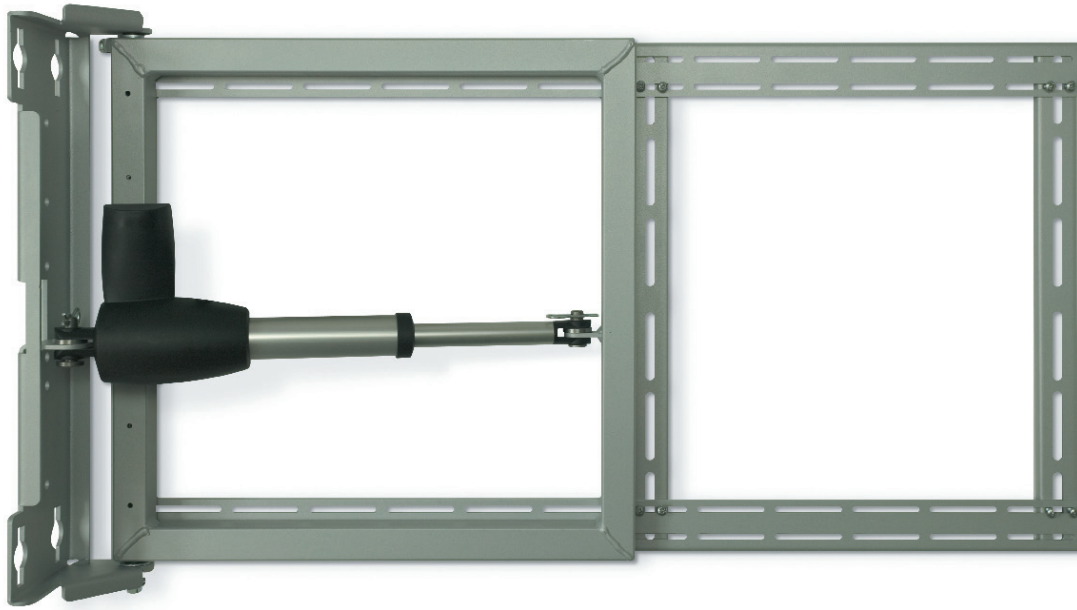

Motorized Wall Mount - 601.3

Remote controlled wall & ceiling mount

An even stronger global innovation

We are proud to present a unique motorised remote controlled wall/ceiling mount for flatscreen TVs, at an amazing price!

Technical information

- + Fits all 26-50 inch flatscreen TVs, whatever the make
- + Max TV size for ceiling mount: 40"
- + Max TV weight for ceiling mount: 25 kg
- + Max TV weight for wall mount: 50 kg
- + Quiet, smooth operation
- + Can be mounted in ceiling
- + Swedish design and quality
- + Takes up no more space than a non-motorised wall mount
- + Remote control included
- + Can be controlled using LAVA's standard aluminium remote
- + Can be left or right mounted
- + Registered design, patent pending