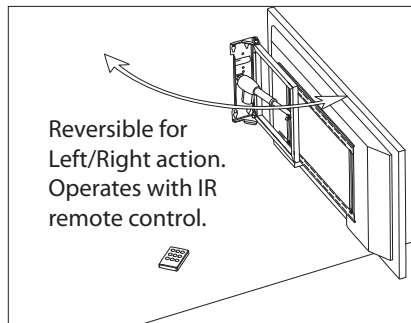

Motorized Wall Mount - 601.3

Remote controlled wall & ceiling mount

An even stronger global innovation

We are proud to present a unique motorised remote controlled wall/ceiling mount for flatscreen TVs, at an amazing price!

Technical information

- + Fits all 26-50 inch flatscreen TVs, whatever the make
- + Max TV size for ceiling mount: 40"
- + Max TV weight for ceiling mount: 25 kg
- + Max TV weight for wall mount: 50 kg
- + Quiet, smooth operation
- + Can be mounted in ceiling
- + Swedish design and quality
- + Takes up no more space than a non-motorised wall mount
- + Remote control included
- + Can be controlled using LAVA's standard aluminium remote
- + Can be left or right mounted
- + Registered design, patent pending