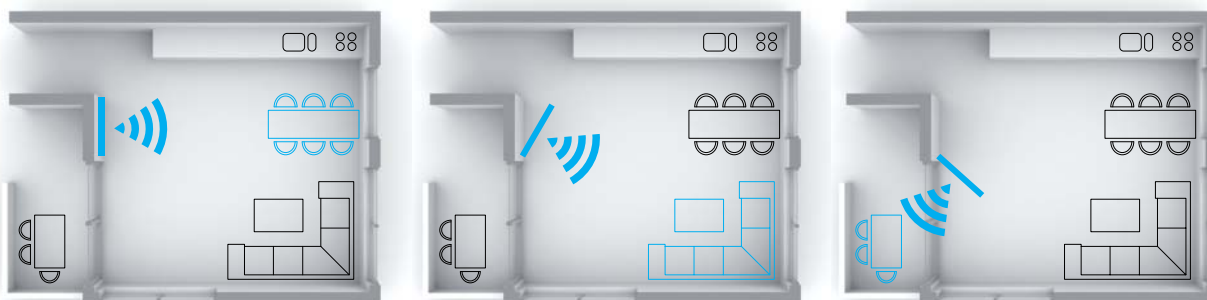

mMotion swing *large*

REMOTE-CONTROLLED WALLMOUNT

Move your TV automatically, not your furniture to find your perfect viewing angles

- + Watch the from the sofa, dining-area or the balcony...
- + Works with most remotes, including *your* TV's
- + Universal mount – fits most sizes and brands
Large size is recommended for 37" - 55" TVs*
- + 180° degrees of freedom – you stay, the TV moves
- + A thin deal - TV as near as 1,58" (40mm) from the wall
- + Easy to mount
- + Easy preset positions
- can go to favorite position when TV is turned on

Experience life from new angles - watch TV from the best spots - The mMotion swing wall-mount fits almost every size and brand of TV, allows 180 degrees rotation, and even goes "around corners". Sit back, relax and swing with the mMotion remote controlled wall mount!

Technical information

- + V/H pivot adjustment
- + Easy pne stud installation
- + Weight: 5,1 kg
- + Operating voltage: 100-240V AC, 50-60Hz
(13 VDC AC-Adapter)
- + Power Consumption: operating mode < 20W /
idle mode < 0,5W
- + Remote control standard: IR
- + Learning reciever: Can learn most remotes
- + *Maximum load: 100 lb (45 kg)
- + *Maximum width: 1300mm – C/C 800x800mm