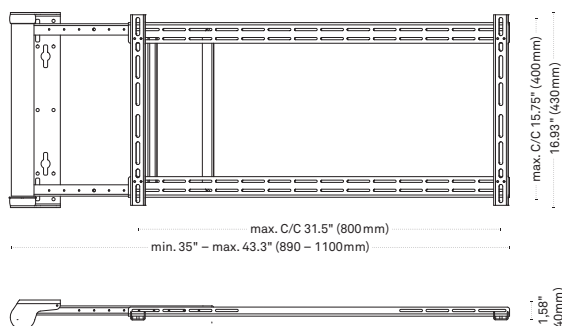

mMotion swing *large*

REMOTE-CONTROLLED WALLMOUNT

Move your TV automatically, not your furniture to find your perfect viewing angles

- + Watch the from the sofa, dining-area or the balcony...
- + Works with most remotes, including *your* TV's
- + Universal mount – fits most sizes and brands
Large size is recommended for 37" - 55" TVs*
- + 180° degrees of freedom – you stay, the TV moves
- + A thin deal - TV as near as 1,58" (40mm) from the wall
- + Easy to mount
- + Easy preset positions
- can go to favorite position when TV is turned on

Experience life from new angles - watch TV from the best spots - The mMotion swing wall-mount fits almost every size and brand of TV, allows 180 degrees rotation, and even goes "around corners". Sit back, relax and swing with the mMotion remote controlled wall mount!

Technical information

- + V/H pivot adjustment
- + Easy pne stud installation
- + Weight: 5,1 kg
- + Operating voltage: 100-240V AC, 50-60Hz
(13 VDC AC-Adapter)
- + Power Consumption: operating mode < 20W /
idle mode < 0,5W
- + Remote control standard: IR
- + Learning reciever: Can learn most remotes
- + *Maximum load: 100 lb (45 kg)
- + *Maximum width: 1300mm – C/C 800x800mm

Dimensions

Packaging