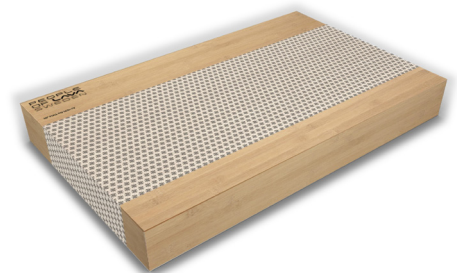

This is the choice for those who know exceptional quality. With easy to use expert custom install settings for each port, and each resolution. And with Swedish craftsmanship in every detail - from the meticulous design to the high performance components, to the very construction by the hands of skilled engineers - the *Lava Royal Sweden* promises and delivers. The touch of the cold brushed metal reminds us that kingdoms are built to last.

With the latest integrated technology built-in to enhance your viewing experience, the *Lava Royal Sweden* features an ultra-thin Edge LED Backlight panel with vivid colors. What's the secret? In all its complexity, it's very simple, and it's spelt in just two words - No Compromise. Where others cut cost, we add quality.

h: 803 mm

Dimensions

w: 1333 mm

d: 39 mm

Packaging

- + Inputs: RS-232 Serial Communications
IR Communications port for IR-through
4*HDMI
Component
S-video
PC RGB (Monitor in)
Antenna in
CVBS
- + Outputs: CVBS Video
Audio: Analogue, Coaxial, Optical Out
Earphone
- + Colors: High grade brushed aluminum - Silver or Black